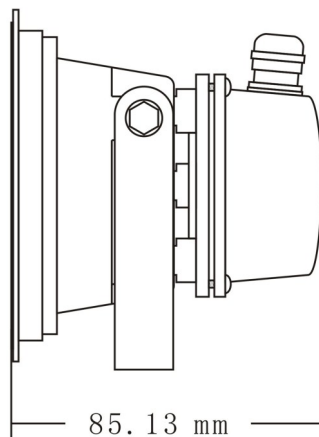

10W LED Spotlight

Property	Value
Power	10W
Voltage	230V / 2ph + Gnd
Current	
Power Fact.	0.6
Intensity	800lm
Angle	70°
CCT/Color	3200/4000/6000K
IRC	>80 / >80 / >70
IPLevel	IP65
Dimensions	86x97x103mm
Casing Color	Black / Grey
Dimmable	No
LED	Spotled Bridgelux