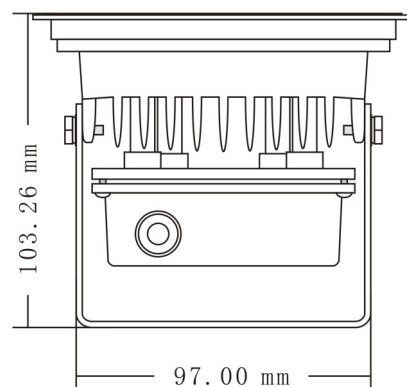

10W LED Spotlight

Property	Value
Power	10W
Voltage	230V / 2ph + Gnd
Current	
Power Fact.	0.6
Intensity	800lm
Angle	70°
CCT/Color	3200/4000/6000K
IRC	>80 / >80 / >70
IPLevel	IP65
Dimensions	86x97x103mm
Casing Color	Black / Grey
Dimmable	No
LED	Spotled Bridgelux

Goniogram for a 70° Fixture

High reliability
LED chips by

The Magic of Light®

Model	Reference	GTIN / EAN
3200K 70° Black	BB010PSH907030	5420061210296
4500K 70° Black	BB010PSH907045	5420061212351
6000K 70° Black	BB010PSH907060	5420061212368
3200K 70° Grey	BB010PSHG07030	
4500K 70° Grey	BB010PSHG07045	
6000K 70° Grey	BB010PSHG07060	