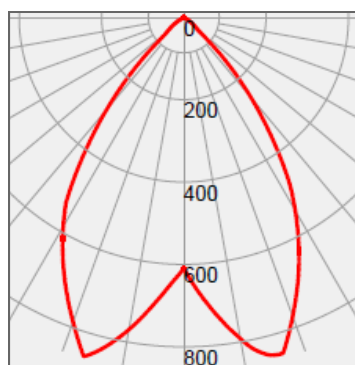

10W LED Spotlight

Property	Value
Power	10W
Voltage	230V / 2ph + Gnd
Current	
Power Fact.	0.6
Intensity	800lm
Angle	70°
CCT/Color	3200/4000/6000K
IRC	>80 / >80 / >70
IPLevel	IP65
Dimensions	86x97x103mm
Casing Color	Black / Grey
Dimmable	No
LED	Spotled Bridgelux