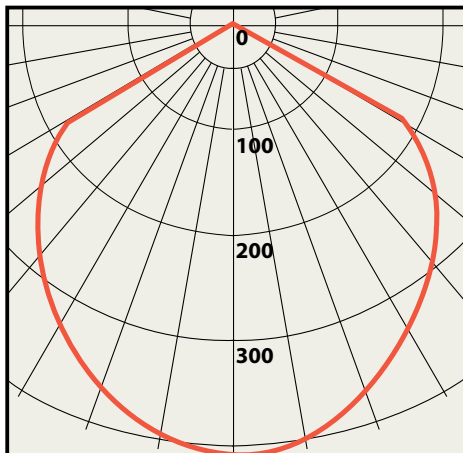

# HIGH BAY LED DOWNLIGHT

Property	Value
Power	100W
Voltage	230VAC
Current	0.23A
Power Fact.	>0.9
Intensity	8000lm
Angle	120°/60°
CCT/Color	3200/4500/6000K
IRC	>80
IPLevel	IP65
Dimensions	515x414mm (120°)
Casing Color	Black / Aluminium
Dimmable	No
LED	45x45mm Bridgelux

## Goniogram

Goniogram for a 120° Fixture