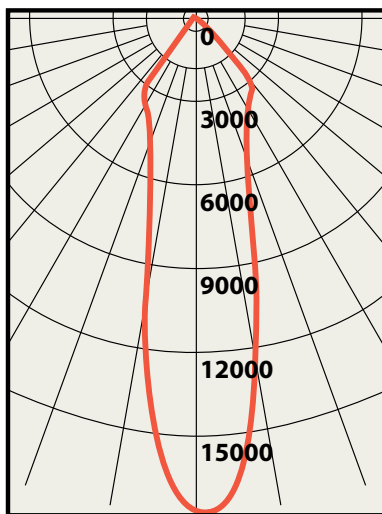

140W LED SPOTLIGHT

Property	Value
Power	140W
Voltage	230V / 2ph + Gnd
Current	0.61A
Power Fact.	0.96
Intensity	12600lm
Angle	40°
CCT/Color	3200/4500/6000K
IRC	>80 / >80 / >70
IPLevel	IP65
Dimensions	593x285x93mm
Casing Color	Black / Grey
Dimmable	No
LED	Spotted Bridgelux

Goniogram

Goniogram for a 40° Fixture

High reliability LED chips by

References :

REF	Model	GTIN / EAN
BB140PSH904030	3200K 40° Black	5420061204264
BB140PSH904045	4500K 40° Black	5420061204233
BB140PSH904060	6000K 40° Black	5420061212658