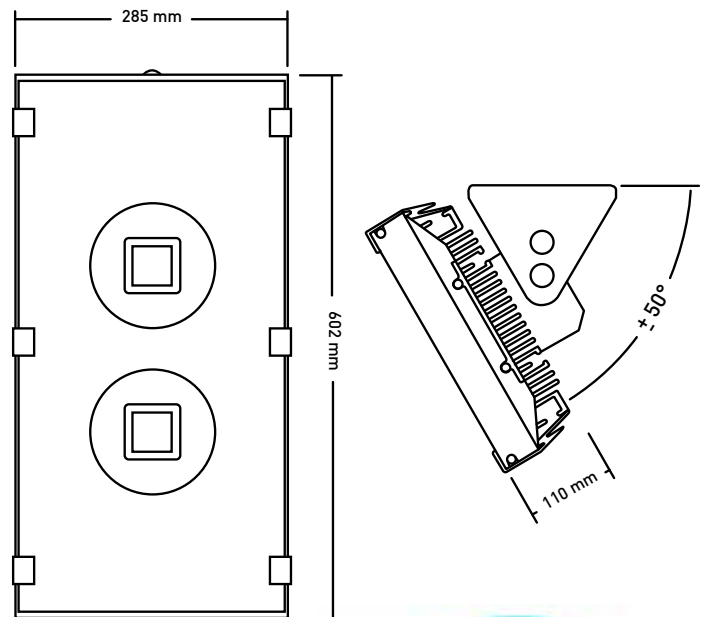

140W LED SPOTLIGHT

Property	Value
Power	140W
Voltage	230V / 2ph + Gnd
Current	0.61A
Power Fact.	0.96
Intensity	12600lm
Angle	40°
CCT/Color	3200/4500/6000K
IRC	>80 / >80 / >70
IPLevel	IP65
Dimensions	593x285x93mm
Casing Color	Black / Grey
Dimmable	No
LED	Spotted Bridgelux

Goniogram

Goniogram for a 40° Fixture

High reliability LED chips by

References :

REF	Model	GTIN / EAN
BB140PSH904030	3200K 40° Black	5420061204264
BB140PSH904045	4500K 40° Black	5420061204233
BB140PSH904060	6000K 40° Black	5420061212658